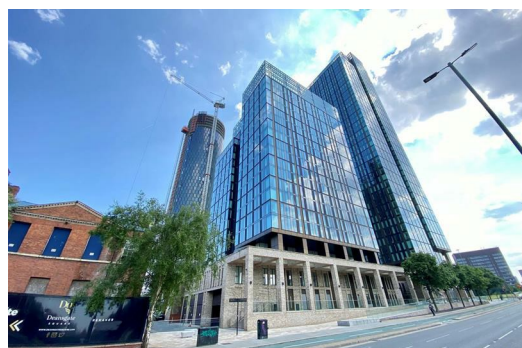

Elizabeth Tower, Chester Road, Manchester

Offers In Excess Of £380,000

This luxury city facing, two-bedroom apartment is located at the gateway of Manchester city centre in one of the city's most in-demand addresses. With just a short walk to Deansgate and Spinningfields, there's everything you could ever need right on your doorstep. The apartment is a LUX meaning more sq ft than your standard two-bedroom apartment

The high-end apartment is in a 52-storey skyline, offering inspiring views across the city. Each room is finished to the highest standard, with a stylish open plan kitchen/living area that's great for entertaining, two dazzling double bedrooms, an ensuite and a master bathroom.

You'll also have access to the breath-taking 44th floor swimming pool (one of the highest in Western Europe!), Royal Garden and gymnasium as well as a communal hub, residents lounge and co-working space.

With its elegant interiors, amazing facilities and fantastic location, this apartment is guaranteed not to be on the market for long. If you are interested in having a closer look or have any questions, don't hesitate to get in touch

Service Charge: £2420pa
Ground Rent: £336pa
Building Insurance: £456.17pa