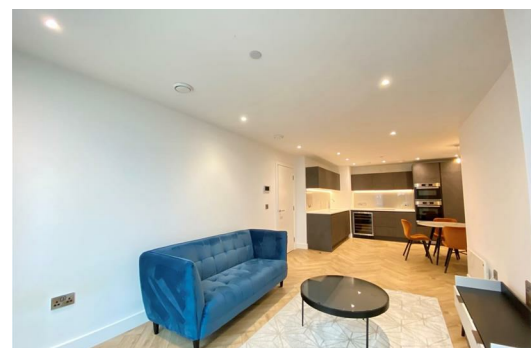

Elizabeth Tower, Chester Road, Manchester

Offers In Excess Of £380,000

This luxury city facing, two-bedroom apartment is located at the gateway of Manchester city centre in one of the city's most in-demand addresses. With just a short walk to Deansgate and Spinningfields, there's everything you could ever need right on your doorstep. The apartment is a LUX meaning more sq ft than your standard two-bedroom apartment

The high-end apartment is in a 52-storey skyline, offering inspiring views across the city. Each room is finished to the highest standard, with a stylish open plan kitchen/living area that's great for entertaining, two dazzling double bedrooms, an ensuite and a master bathroom.

You'll also have access to the breath-taking 44th floor swimming pool (one of the highest in Western Europe!), Royal Garden and gymnasium as well as a communal hub, residents lounge and co-working space.

With its elegant interiors, amazing facilities and fantastic location, this apartment is guaranteed not to be on the market for long. If you are interested in having a closer look or have any questions, don't hesitate to get in touch

Service Charge: £2420pa
Ground Rent: £336pa
Building Insurance: £456.17pa