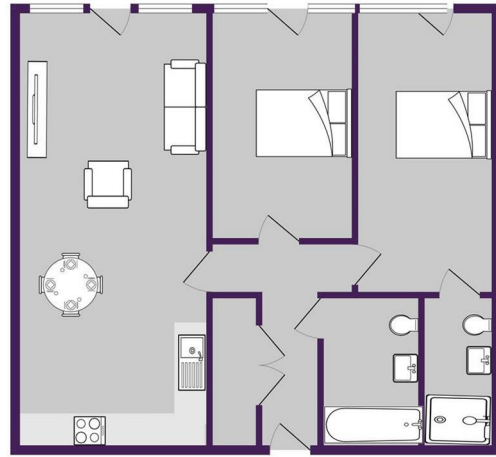

806 sq.ft. (74.9 sq.m.) approx.

Energy Efficiency Rating		Environmental Impact (CO₂) Rating	
Current	Potential	Current	Potential
85	85	G	G

Ascend
Built on higher standards