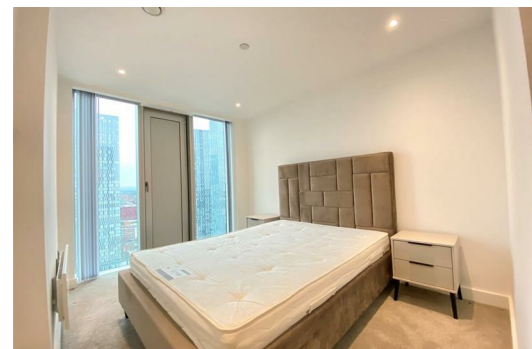

806 sq.ft. (74.9 sq.m.) approx.

Energy Efficiency Rating		Environmental Impact (CO₂) Rating	
Current	Potential	Current	Potential
85	85	G	G

Ascend
Built on higher standards